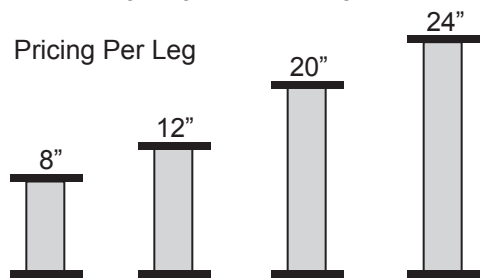

## TILLAGE TOPPER MOUNTING FRAME

Part#	Description	Price
TTMF	Tillage Topper Mounting Frame	<b>\$1,409.27</b>

Frame Kits Include: 4 Legs (choose height needed), Cross Members, Bolt Kit & All Mounting Hardware. Tank Straps & J-Bolts are included with Cradle Purchased separate. Options Below.

## REPLACEMENT LEGS

Part#	Description	Price
TTLEG-8	8" Leg	<b>\$274.62</b>
TTLEG-12	12" Leg	<b>\$274.62</b>
TTLEG-20	20" Leg	<b>\$274.62</b>
TTLEG-24	24" Leg	<b>\$274.62</b>

Add 3" to Leg Height for Mounting Frame

### When Ordering:

Standard leg at 12", 8 1/2" also stocked. Standard length on cross beam is 5' tube, add \$50.00 per foot for longer beams. Please verify length on all 4 legs.