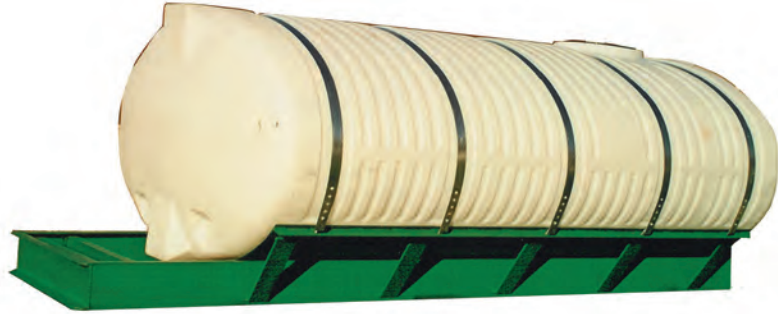

NURSE SKID UNITS

1600 Gallon Elliptical Skid Unit

1600 Gallon Elliptical Skid Unit built for Straight Trucks with 34" or 42" Wide Frame. Heavy-Duty 8" Channel Frame with a Full Sheet to support the Sturdy 1600 Gallon Poly Tank. The tank has a 3" Poly Bolted Tank Fitting. Maximum Temperature of 140° F.

Part#	Description	Price
1600ESPKG-34	34" Wide Frame-8" Channel Frame, 4" Channel Crossmembers, 12 Ga Split Sheets	\$7,396.17
1600ESPKG-42	42" Wide Frame-8" Channel Frame, 4" Channel Crossmembers, 12 Ga Split Sheets	\$7,396.17

NURSE SKID UNITS

1000 Gallon Elliptical Skid Unit

1000 Gallon Elliptical Skid Unit built for Straight Trucks with 34" Wide Frame or Wagon Gear Units with a 42" Frame. Heavy-Duty 8" Channel Frame with a Full Sheet to support the Tank. Angles welded in the frame for Pump Mounting.