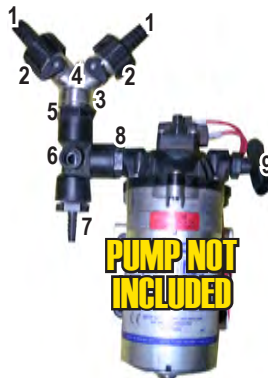

ATV-RFP-S-KIT $161.10

PUMP NOT INCLUDED

HIGH CAPACITY ATV SPRAYER PLUMBING KIT

For use with ShurFlo 2088-443-144 Pump, **KIT IS LESS PUMP**

REF#	PART#	DESCRIPTION
1	C1200	1/2" Hose Barb Insert
2	B3400	Garden Hose Thread Nut
3	GHW	Garden Hose Washer
4	LA23-METAL	Garden Hose Thread "Y" Valve
5	M3412G	3/4" MGHT x 1/2" MPT Nipple
6	FIPT1214	1/2" FPT Tee w/ Gauge Port
7	A1238	1/2" MPT x 3/8" Hose Barb
8	FIPT12	1/2" FPT Tee
9	A1212	1/2" MPT X 1/2" Hose Barb
10	EL1212	1/2" MPT X 1/2" Hose Barb Elbow
11	GA21260	2-1/2" Gauge x 60 PSI Dry Gauge