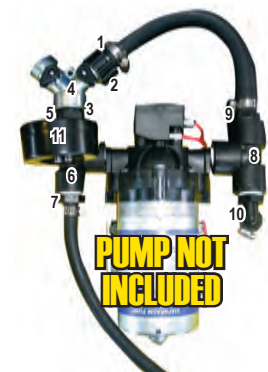

ATV-RFP-L-KIT $165.01

PUMP NOT INCLUDED

CATALOG IS LIST PRICE PLEASE APPLY DISCOUNT