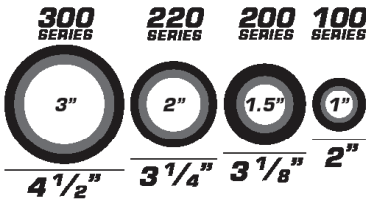

FLANGE FITTINGS

**FLANGE BALL VALVES
ON PAGES 20-22**

FLANGED COUPLING

PART NO.	DESCRIPTION	LIST PRICE
M100CPG	1" Flange x 1" Flange; 2 1/4" Long	\$8.41
M200CPG	2" Flange x 2" Flange; Standard Port; 4 1/2" Long	\$21.85
M220CPG	2" Flange x 2" Flange; Full Port; 3" Long	\$26.9
M220CPG6	2" Flange x 2" Flange; Full Port; 6" Long	\$34.52
M300CPG	3" Flange x 3" Flange; 4" Long	\$32.32
M300CPG7	3" Flange x 3" Flange; 7" Long	\$34.11
M300CPG12	3" Flange x 3" Flange; 12" Long	\$132.70