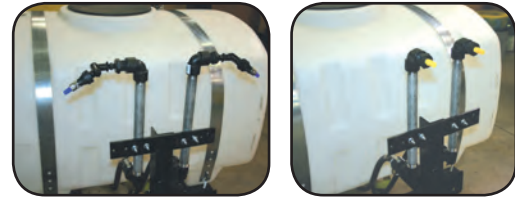

COMMERCIAL SPRAYERS

Trailer and Skid Units **TANKS AVAILABLE IN WHITE ONLY**

**CATALOG IS LIST PRICE
PLEASE APPLY DISCOUNT**

Skid Dimensions

- SK-100PCO - 27 1/2"W x 35 3/4"L
- SK-150/200 PCO - 34"W x 46 1/2"L
- SK-300PCO - 34"W x 66 1/2"L

Boomless Nozzle Configuration

TANK & SKID FRAME PACKAGES

Part#	Description	Price
SK-100PCO*	100 Gallon Skid and Tank Package	\$1,915.25
SK-150PCO*	150 Gallon Skid and Tank Package	\$2,191.33
SK-200PCO*	200 Gallon Skid and Tank Package	\$2,363.88
SK-300PCO*	300 Gallon Skid and Tank Package	\$3,481.13
<i>*If using a LBF5 Boom or Boomless configuration on a UTV, Receiver Mount Kit required to use with tailgate up.</i>		
SK-RMK	Boom Receiver Mount Kit	\$148.35
OPTIONS		
SSIPUMP MOUNT	Bolt On Pump Mount	\$83.71
SSIREEL MOUNT	Bolt On Curved Hose Reel Mount	\$326.54