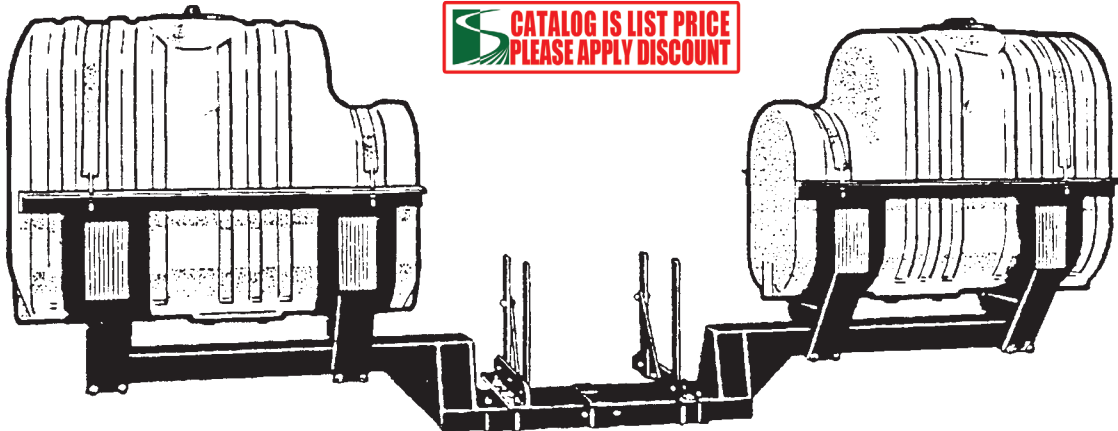

200 & 250 GALLON SIDEMOUNTS

Mainframe, Cradles and Tanks

TRACTOR & IMPLEMENT MOUNTED

**CATALOG IS LIST PRICE
PLEASE APPLY DISCOUNT**

For use on CaseIH 7110, 7120, 7130, 7140 and John Deere 4555, 4650, 4850, 4755, 4955 Front Wheel Assist Tractors

- Built for hard to fit Front Wheel Assist Tractors
- Quick Tach Frame for Easy Mounting
- Rugged Tubing Frame

MAIN FRAME & CRADLES

Part#	Description	Price
SM-PKFWA-200	200 Gallon Per Side, Mainframe & Cradles	\$5,314.30
SM-PKFWA-250	250 Gallon Per Side, Mainframe & Cradles	\$5,314.30