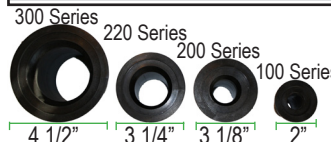

HOSE BARB 90°

Part#	Description	Price
M100075BRB90	1" Flange x 3/4" Barb Elbow	\$3.69
M1000BRB90	1" Flange x 1" Barb Elbow	\$3.69
M100125BRB90	1" Flange x 1 1/4" Barb Elbow	\$3.65
M200100BRB90	2" Standard Port Flange x 1" Barb Elbow	\$15.66
M200125BRB90	2" Standard Port Flange x 1 1/4" Barb Elbow	\$15.66
M200150BRB90	2" Standard Port Flange x 1 1/2" Barb Elbow	\$14.24
M200BRB90	2" Standard Port Flange x 2" Barb Elbow	\$15.66
M220150BRB90	2" Full Port Flange x 1 1/2" Barb Elbow	\$14.42
M220BRB90	2" Full Port Flange x 2" Barb Elbow	\$14.42
M300200BRB90	3" Flange x 2" Barb Elbow	\$65.86
M300BRB90	3" Flange x 3" Barb Elbow	\$65.86

FEMALE PIPE

Part#	Description	Price
M100050FPT	1" Flange x 1/2" FPT	\$6.59
M100075FPT	1" Flange x 3/4" FPT	\$6.59
M100FPT	1" Flange x 1" FPT	\$3.32
M200FPT	2" Standard Port Flange x 2" FPT	\$21.68
M220FPT	2" Full Port Flange x 2" FPT	\$19.42
M300FPT	3" Flange x 3" FPT	\$56.28

MALE PIPE

Part#	Description	Price
M100075MPT	1" Flange x 3/4" MPT	\$3.41
M1000MPT	1" Flange x 1" MPT	\$3.67
M1000125MPT	1" Flange x 1 1/4" MPT	\$4.88
M200125MPT	2" Standard Port Flange x 1 1/4" MPT	\$7.48
M200150MPT	2" Standard Port Flange x 1 1/2" MPT	\$7.48
M200MPT	2" Standard Port Flange x 2" MPT	\$7.48
M220MPT	2" Full Port Flange x 2" MPT	\$7.06
M300MPT	3" Full Port Flange x 3" MPT	\$21.36