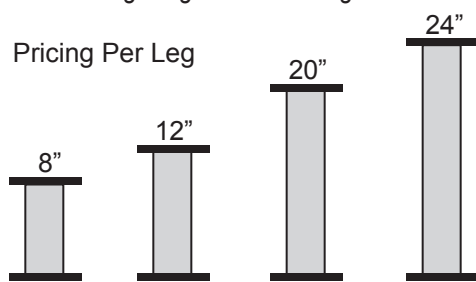

TILLAGE TOPPER MOUNTING FRAME

Part#	Description	Price
TTMF	Tillage Topper Mounting Frame	\$1,451.55

Frame Kits Include: 4 Legs (choose height needed), Cross Members, Bolt Kit & All Mounting Hardware. Tank Straps & J-Bolts are included with Cradle Purchased separate. Options Below.

REPLACEMENT LEGS

Part#	Description	Price
TTLEG-8	8" Leg	\$282.86
TTLEG-12	12" Leg	\$282.86
TTLEG-20	20" Leg	\$282.86
TTLEG-24	24" Leg	\$282.86

Add 3" to Leg Height for Mounting Frame

TANKS & CRADLES

Part#	Description	Price
RAV300X38	300 x 38" Gallon Round Tank	\$886.71
NOR300E	300 Gallon Elliptical Tank	\$1,010.77
RAV400X42	400 x 42" Gallon Round Tank	\$1,280.26
RAV400E	400 Gallon Elliptical Tank	\$1,122.53
RAV500X48	500 x 48" Gallon Round Tank	\$1,335.68
NOR500E	500 Gallon Elliptical Tank	\$1,416.74
CRAD300X38	300 x 38" Cradle	\$1,359.32
CRAD300E	300 Gallon Elliptical Cradle	\$1,462.76
CRAD400X42	400 x 42" Cradle	\$1,624.85
CRAD400E	400 Gallon Elliptical Cradle	\$1,598.96
CRAD500X48	500 x 48" Cradle	\$1,624.85
CRAD500E	500 Gallon Elliptical Cradle	\$1,641.19

When Ordering:

Standard leg at 12", 8 1/2" also stocked. Standard length on cross beam is 5' tube, add \$50.00 per foot for longer beams. Please verify length on all 4 legs.

INOCULANT SPRAYERS

25 & 55 Gallon Units