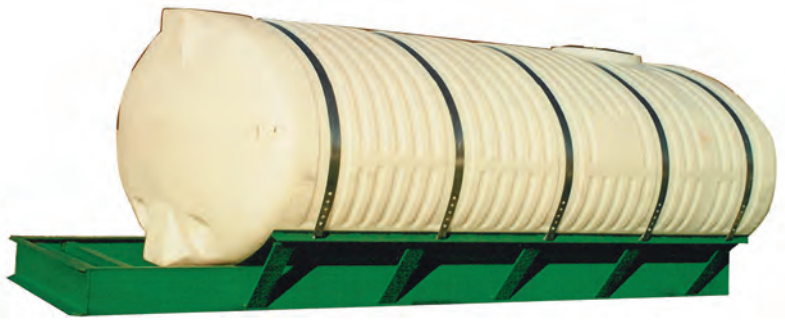

NURSE SKID UNITS

1600 Gallon Elliptical Skid Unit

1600 Gallon Elliptical Skid Unit built for Straight Trucks with 34" or 42" Wide Frame. Heavy-Duty 8" Channel Frame with a Full Sheet to support the Sturdy 1600 Gallon Poly Tank.

The tank has a 3" Poly Bolted Tank Fitting. Maximum Temperature of 140° F.

Part#	Description	Price
1600ESPKG-34	34" Wide Frame-8" Channel Frame, 4" Channel Crossmembers, 12 Ga Split Sheets	\$7,518.05
1600ESPKG-42	42" Wide Frame-8" Channel Frame, 4" Channel Crossmembers, 12 Ga Split Sheets	\$7,518.05

NURSE SKID UNITS

1000 Gallon Elliptical Skid Unit

1000 Gallon Elliptical Skid Unit built for Straight Trucks with 34" Wide Frame or Wagon Gear Units with a 42" Frame. Heavy-Duty 8" Channel Frame with a Full Sheet to support the Tank. Angles welded in the frame for Pump Mounting.