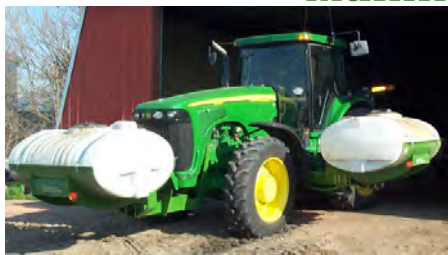

200 & 250 GALLON SIDEMOUNTS

Mainframe, Cradles and Tanks

For use on CaseIH 7110, 7120, 7130, 7140 and John Deere 4555, 4650, 4850, 4755, 4955 Front Wheel Assist Tractors

- Built for hard to fit Front Wheel Assist Tractors
- Quick Tach Frame for Easy Mounting
- Rugged Tubing Frame

MAIN FRAME & CRADLES

Part#	Description	Price
SM-PKFWA-200	200 Gallon Per Side, Mainframe & Cradles	\$5,975.00
SM-PKFWA-250	250 Gallon Per Side, Mainframe & Cradles	\$5,975.00

TANKS

Part#	Description	Price
RAV200X24	200 Gallon Cut-a-way Tank (2 Required, Price each)	\$799.79
RAV250X24	250 Gallon Cut-a-way Tank (2 Required, Price each)	\$846.00

FRONT WHEEL ASSIST TANK MOUNTS

Mainframe, Cradles and Tanks

PLEASE SPECIFY EXACT MAKE/MODEL AND YEAR OF TRACTOR WHEN ORDERING!
 When ordering, specify tank size by adding -(Tank Gallonage). (ex. SMH-CASEMX-300E)