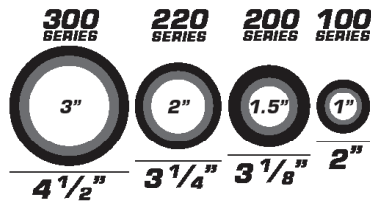

FLANGE FITTINGS

FLANGED COUPLING

PART NO.	DESCRIPTION	LIST PRICE
M100CPG	1" Flange x 1" Flange; 2 1/4" Long	\$8.58
M200CPG	2" Flange x 2" Flange; Standard Port; 4 1/2" Long	\$22.18
M220CPG	2" Flange x 2" Flange; Full Port; 3" Long	\$26.94
M220CPG3G	2" Flange x 2" Flange; Full Port; 3" Long; 1/2" Gauge Port	\$64.33
M220CPG6	2" Flange x 2" Flange; Full Port; 6" Long	\$35.04
M300CPG	3" Flange x 3" Flange; 4" Long	\$32.98
M300CPG7	3" Flange x 3" Flange; 7" Long	\$34.64
M300CPG12	3" Flange x 3" Flange; 12" Long	\$134.73