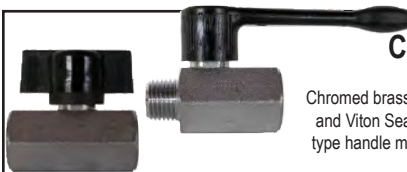

**STAINLESS STEEL  
BALL VALVES**

Made of 316 stainless steel, these precision made valves can stand up to 1000 PSI. They come standard with female NPT threads.

Part#	Description	Price
038SSFP	3/8" FPT S.S. Ball Valve	\$51.64
050SSFP	1/2" FPT S.S. Ball Valve	\$56.39
075SSFP	3/4" FPT S.S. Ball Valve	\$68.52
100SSFP	1" FPT S.S. Ball Valve	\$104.61
125SSFP	1 1/4" FPT S.S. Ball Valve	\$151.49
150SSFP	1 1/2" FPT S.S. Ball Valve	\$205.89
200SSFP	2" FPT S.S. Ball Valve	\$314.75
300SSFP	3" FPT S.S. Ball Valve	\$891.78

**PVC  
CHECK  
VALVES**

Part#	Description	Price
<b>ADJUSTABLE SPRING LOADED</b>		
CV-0050	1/8" FPT x FPT • Butterfly Handle	\$25.82
CV-0075	1/4" FPT x FPT • Butterfly Handle	\$27.84
CV-0100	1/4" FPT x MPT • Butterfly Handle	\$52.62
CV-0125	3/8" FPT x FPT • Butterfly Handle	\$70.37
CV-0150	3/8" FPT x MPT • Butterfly Handle	\$75.06
CV-0200	1/2" FPT x FPT • Butterfly Handle	\$107.85
<b>SWING TYPE</b>		
CV-0125-SW	1/8" FPT x FPT • Lever Handle	\$55.85
CV-0150-SW	1/4" FPT x FPT • Lever Handle	\$59.32
CV-0200-SW	1/4" FPT x MPT • Lever Handle	\$90.73

**POLY NOZZLE VALVES**  
With Viton Seals & S.S. Handle

Part#	Description	Price
VN100	Poly Nozzle Valve	\$97.56
V10161	1" Poly Nozzle Pipe Only	\$25.33

**BANJO MICRO VALVE**

Part#	Description	Price
LVHB025V	1/4" Hose Barb Micro Valve	\$22.43
LVHB038V	3/8" Hose Barb Micro Valve	\$22.43
LVHB050V	1/2" Hose Barb Micro Valve	\$23.89
LVHB075V	3/4" Hose Barb Micro Valve	\$23.89
LV025MTV	1/4" Female NPT x 1/4" Male NPT	\$22.43
LV038MTV	3/8" Female NPT x 3/8" Male NPT	\$22.43
LV038050MTV	3/8" Female NPT x 1/2" Male NPT	\$23.89
LV050MTV	1/2" Female NPT x 1/2" Male NPT	\$23.89
LV050100MTV	1/2" Female NPT x 1" Male NPT	\$23.89
LVHB038050MTV	3/8" Hose Barb x 1/2" Male NPT	\$23.89
LVHB075MTV	3/4" Hose Barb x 3/4" Male NPT	\$23.89
LVHB075100MTV	3/4" Hose Barb x 1" Male NPT	\$23.89