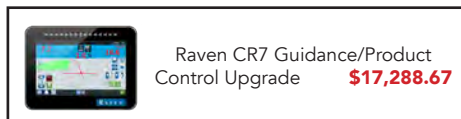

500 Gallon 3-Point w/ Contour Boom

3-Points available with White or Gray Tanks

Available in 60' 80' or 90' Booms.

Standard Systems Include:

- Main Frame
- Tank
- 2" Bottom Fill Kit
- Hydraulic Pump
- SCS450-3 Way Package with 3 Boom Sections on 60' Booms / 5 Section on 80' & 90' Booms with Electronic Ball Valves
- 3-Point Pins
- Legs