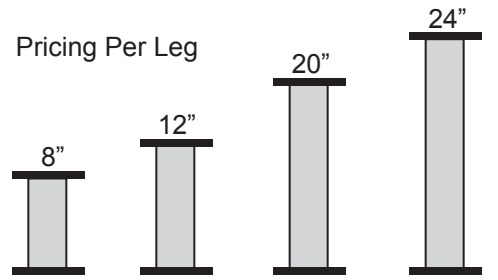

TILLAGE TOPPER MOUNTING FRAME

Part#	Description	Price
TTMF	Tillage Topper Mounting Frame	\$1,284.72

Frame Kits Include: 4 Legs (choose height needed), Cross Members, Bolt Kit & All Mounting Hardware. Tank Straps & J-Bolts are included with Cradle Purchased separate. Options Below.

REPLACEMENT LEGS

Part#	Description	Price
TTLEG-8	8" Leg	\$250.35
TTLEG-12	12" Leg	\$250.35
TTLEG-20	20" Leg	\$250.35
TTLEG-24	24" Leg	\$250.35

Add 3" to Leg Height for Mounting Frame

TANKS & CRADLES

Part#	Description	Price
RAV300X38	300 x 38" Gallon Round Tank	\$784.31
NOR300E	300 Gallon Elliptical Tank	\$894.59
RAV400X42	400 x 42" Gallon Round Tank	\$1,133.12
RAV400E	400 Gallon Elliptical Tank	\$993.52
RAV500X48	500 x 48" Gallon Round Tank	\$1,159.64
NOR500E	500 Gallon Elliptical Tank	\$1,230.02
CRAD300X38	300 x 38" Cradle	\$1,203.09
CRAD300E	300 Gallon Elliptical Cradle	\$1,294.64
CRAD400X42	400 x 42" Cradle	\$1,438.10
CRAD400E	400 Gallon Elliptical Cradle	\$1,415.18
CRAD500X48	500 x 48" Cradle	\$1,438.10
CRAD500E	500 Gallon Elliptical Cradle	\$1,452.56

When Ordering:

Standard leg at 12", 8 1/2" also stocked. Standard length on cross beam is 5' tube, add \$50.00 per foot for longer beams. Please verify length on all 4 legs.

INOCULANT SPRAYERS

25 & 55 Gallon Units