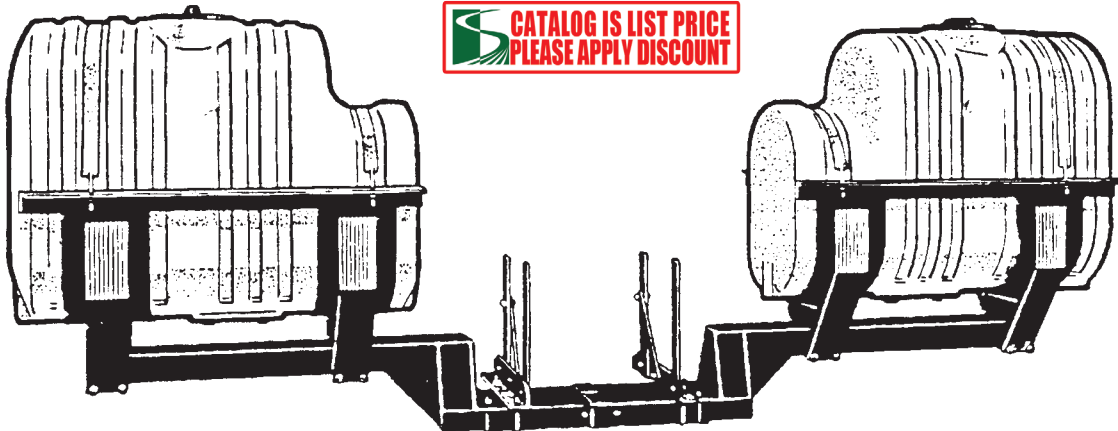

# 200 & 250 GALLON SIDEMOUNTS

## Mainframe, Cradles and Tanks

TRACTOR & IMPLEMENT MOUNTED

**CATALOG IS LIST PRICE  
PLEASE APPLY DISCOUNT**

For use on CaseIH 7110, 7120, 7130, 7140 and John Deere 4555, 4650, 4850, 4755, 4955 Front Wheel Assist Tractors

- Built for hard to fit Front Wheel Assist Tractors
- Quick Tach Frame for Easy Mounting
- Rugged Tubing Frame

**MAIN FRAME & CRADLES**

Part#	Description	Price
SM-PKFWA-200	200 Gallon Per Side, Mainframe & Cradles	\$5,314.30
SM-PKFWA-250	250 Gallon Per Side, Mainframe & Cradles	\$5,314.30