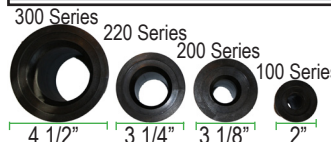

## HOSE BARB 90°

Part#	Description	Price
M100075BRB90	1" Flange x 3/4" Barb Elbow	\$3.69
M1000BRB90	1" Flange x 1" Barb Elbow	\$3.69
M100125BRB90	1" Flange x 1 1/4" Barb Elbow	\$3.65
M200100BRB90	2" Standard Port Flange x 1" Barb Elbow	\$15.66
M200125BRB90	2" Standard Port Flange x 1 1/4" Barb Elbow	\$15.66
M200150BRB90	2" Standard Port Flange x 1 1/2" Barb Elbow	\$14.24
M200BRB90	2" Standard Port Flange x 2" Barb Elbow	\$15.66
M220150BRB90	2" Full Port Flange x 1 1/2" Barb Elbow	\$14.42
M220BRB90	2" Full Port Flange x 2" Barb Elbow	\$14.42
M300200BRB90	3" Flange x 2" Barb Elbow	\$65.86
M300BRB90	3" Flange x 3" Barb Elbow	\$65.86

## FEMALE PIPE

Part#	Description	Price
M100050FPT	1" Flange x 1/2" FPT	\$6.59
M100075FPT	1" Flange x 3/4" FPT	\$6.59
M100FPT	1" Flange x 1" FPT	\$3.32
M200FPT	2" Standard Port Flange x 2" FPT	\$21.68
M220FPT	2" Full Port Flange x 2" FPT	\$19.42
M300FPT	3" Flange x 3" FPT	\$56.28

## MALE PIPE

Part#	Description	Price
M100075MPT	1" Flange x 3/4" MPT	\$3.41
M1000MPT	1" Flange x 1" MPT	\$3.67
M1000125MPT	1" Flange x 1 1/4" MPT	\$4.88
M200125MPT	2" Standard Port Flange x 1 1/4" MPT	\$7.48
M200150MPT	2" Standard Port Flange x 1 1/2" MPT	\$7.48
M200MPT	2" Standard Port Flange x 2" MPT	\$7.48
M220MPT	2" Full Port Flange x 2" MPT	\$7.06
M300MPT	3" Full Port Flange x 3" MPT	\$21.36